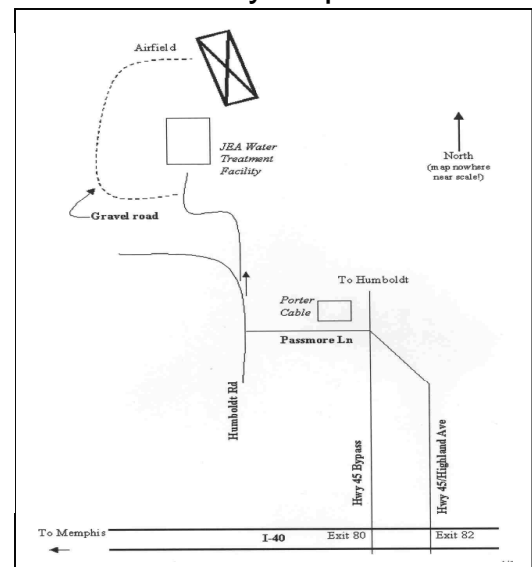

Spectators Welcome

For more information & map visit

<http://www.wtrcf.org>

Or email:

secretary@wtrcf.org

(731-824-3325)

Jackson, TN is on I-40 between Memphis and Nashville

The sun will be at your back 10:00 A.M. – Dusk